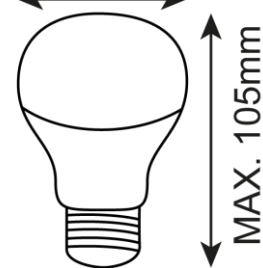

# argon® LAMPY

AVALONE 8000

MAX. 50mm

E27 LED MAX 15W  AVALONE 8000