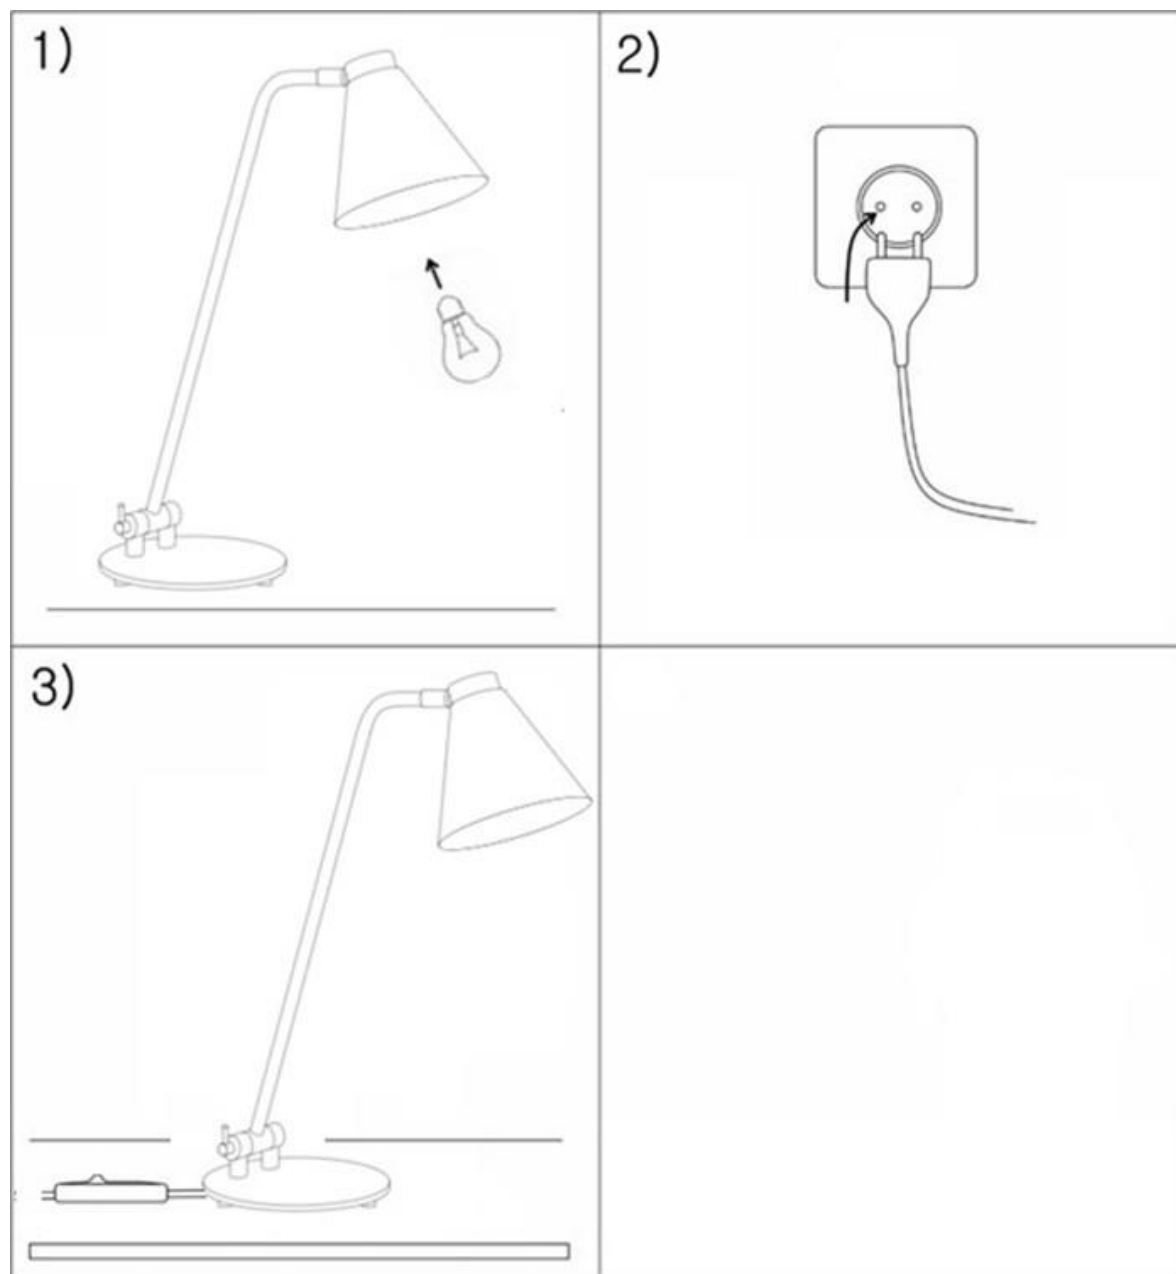

# argon® LAMPY

AVALONE 8000

MAX. 50mm

E27 LED MAX 15W  AVALONE 8000