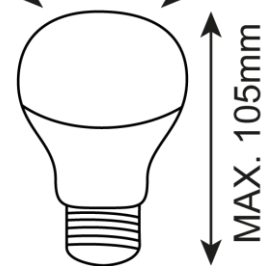

argon® LAMPY

MAX. 50mm

E27 LED MAX 15W  HAMILTON 8538