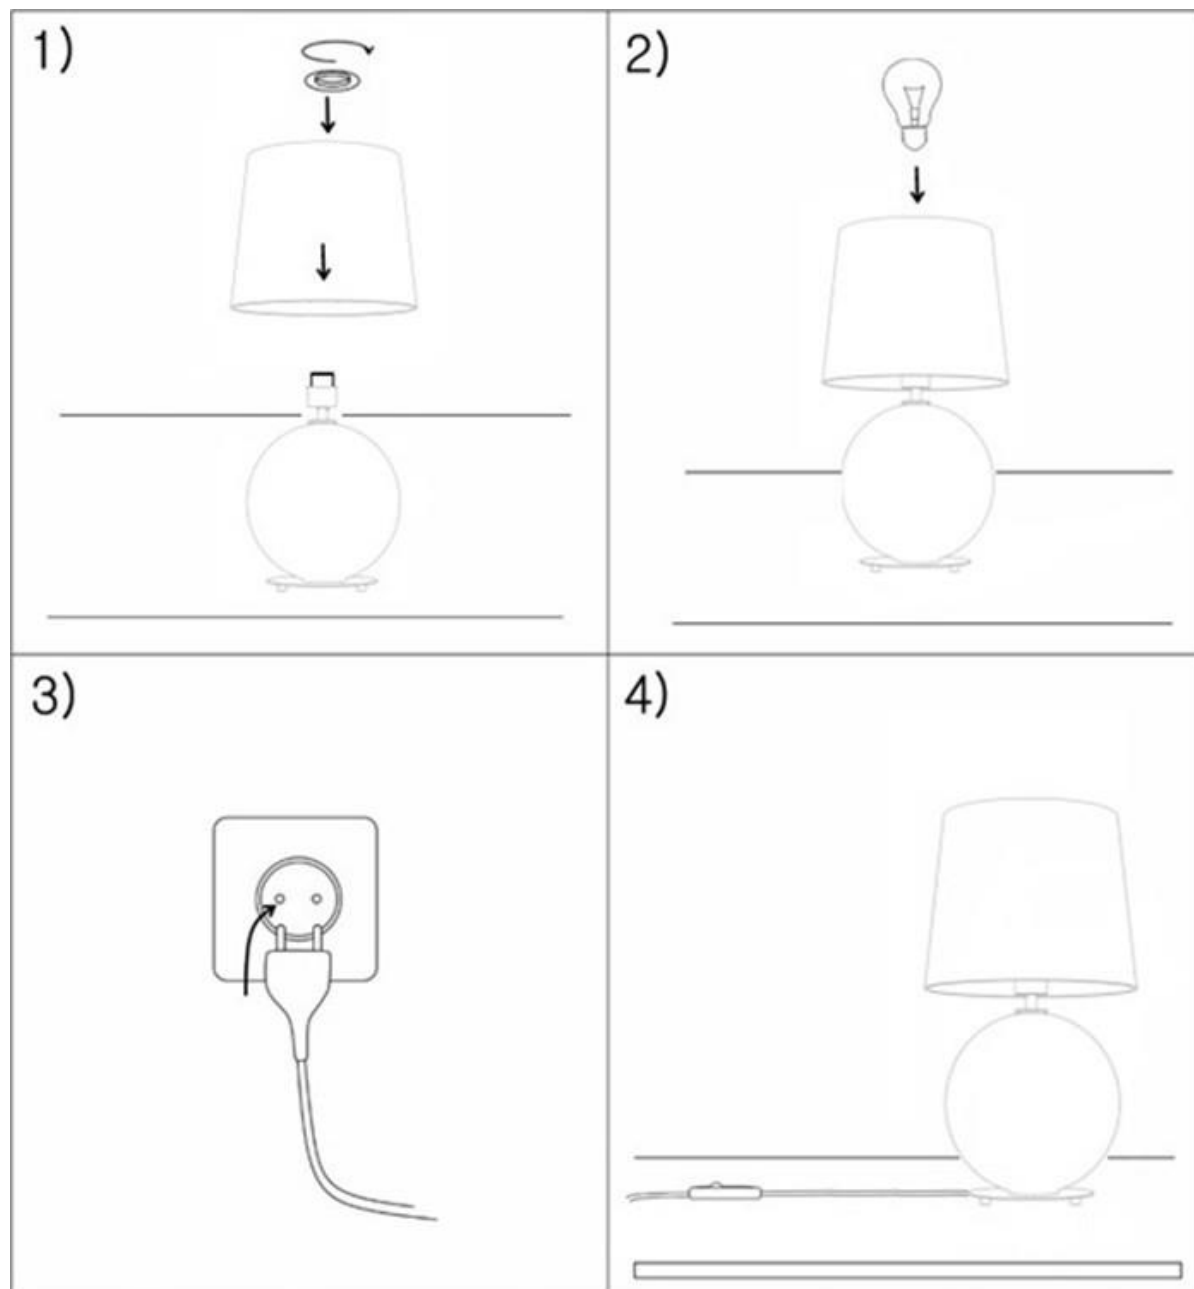

argon® LAMPY

MAX. 50mm

E27 LED MAX 15W  HAMILTON 8538