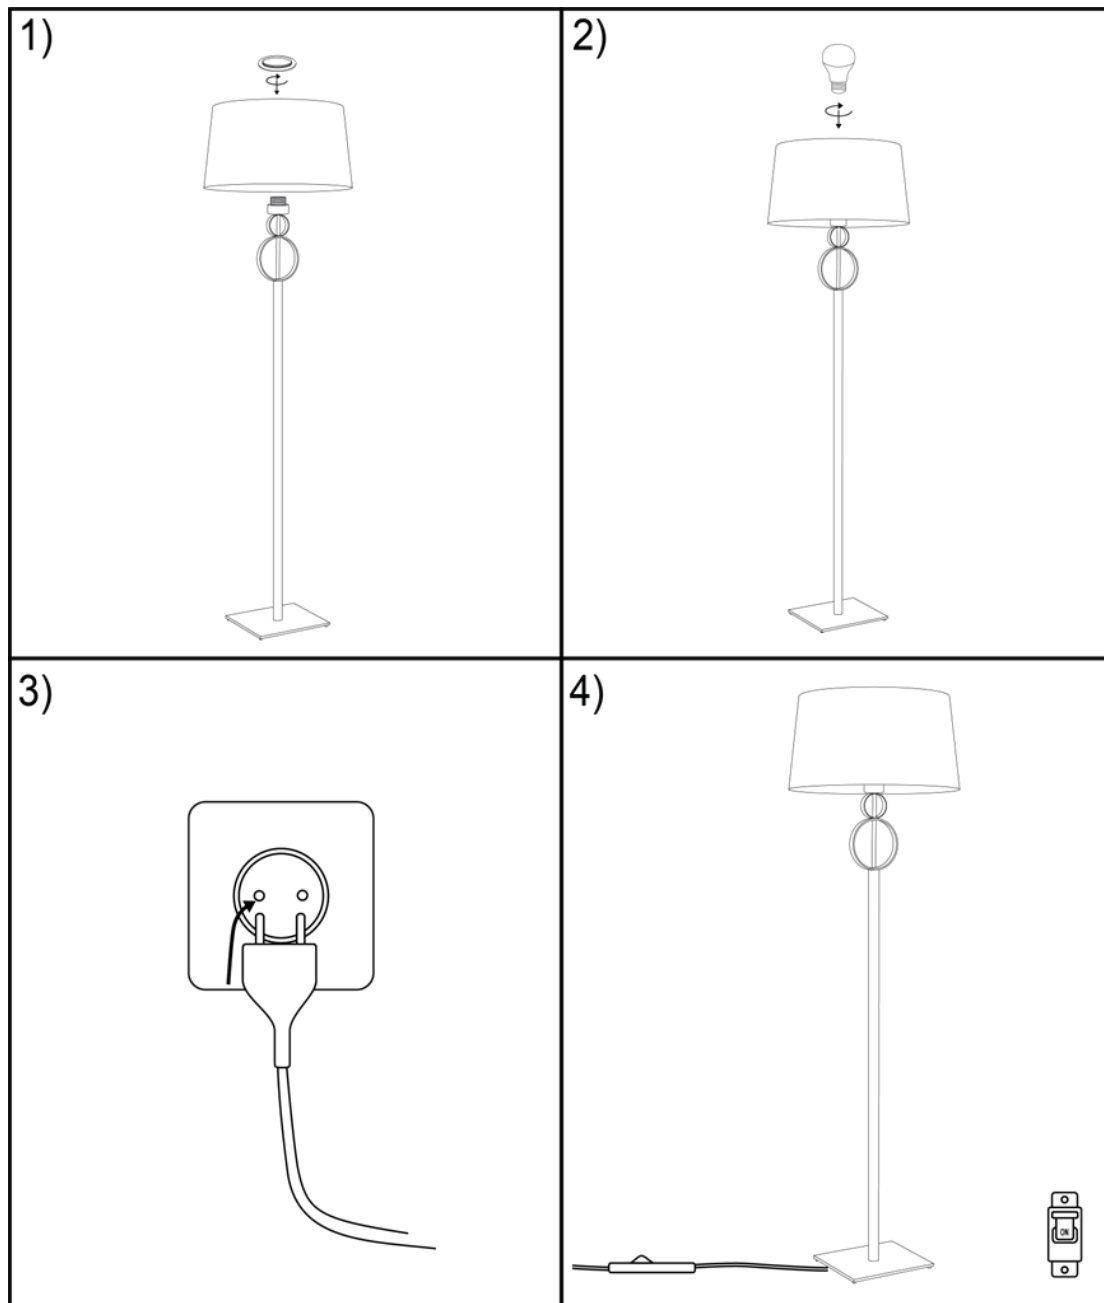

argon® LAMPY

MAX. 50mm

E27 LED MAX 15W  PRESTO 8375