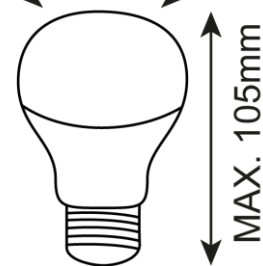

argon® LAMPY

MAX. 50mm

E27 LED MAX 15W  PRESTO 8375